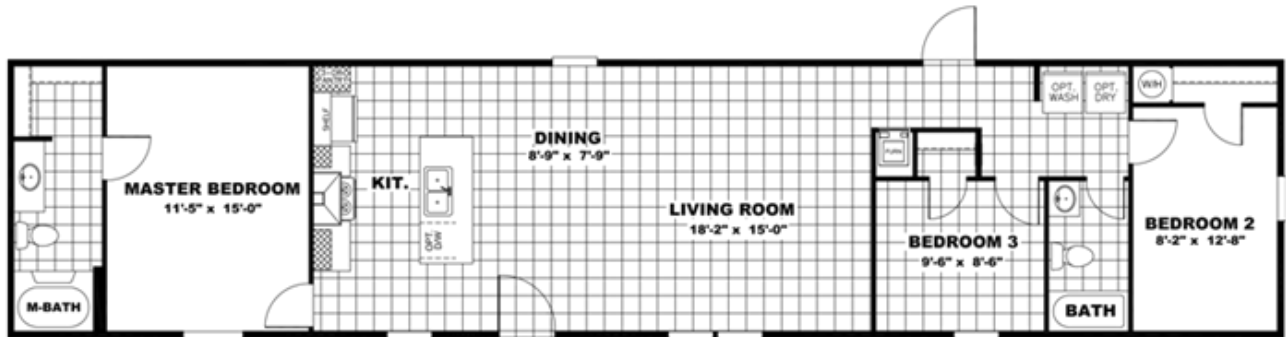

# THE BREEZE

**THE BREEZE** Floor plan number: SGI017696TN

**3 beds • 2 baths • 1152 sq.ft. • 16' width • 72' depth**

Our home building facilities invest in continuous product and process improvements. Plans, dimensions, features, materials, specifications and availability are subject to change without notice or obligation. Renderings and floor plans are representative likenesses of our homes and may differ from the actual homes. We invite you to tour a Home Center near you and inspect the highest value in quality housing available or call (828) 456-2822 to speak with a Home Consultant. Copyright 2017, CMH. All rights reserved.