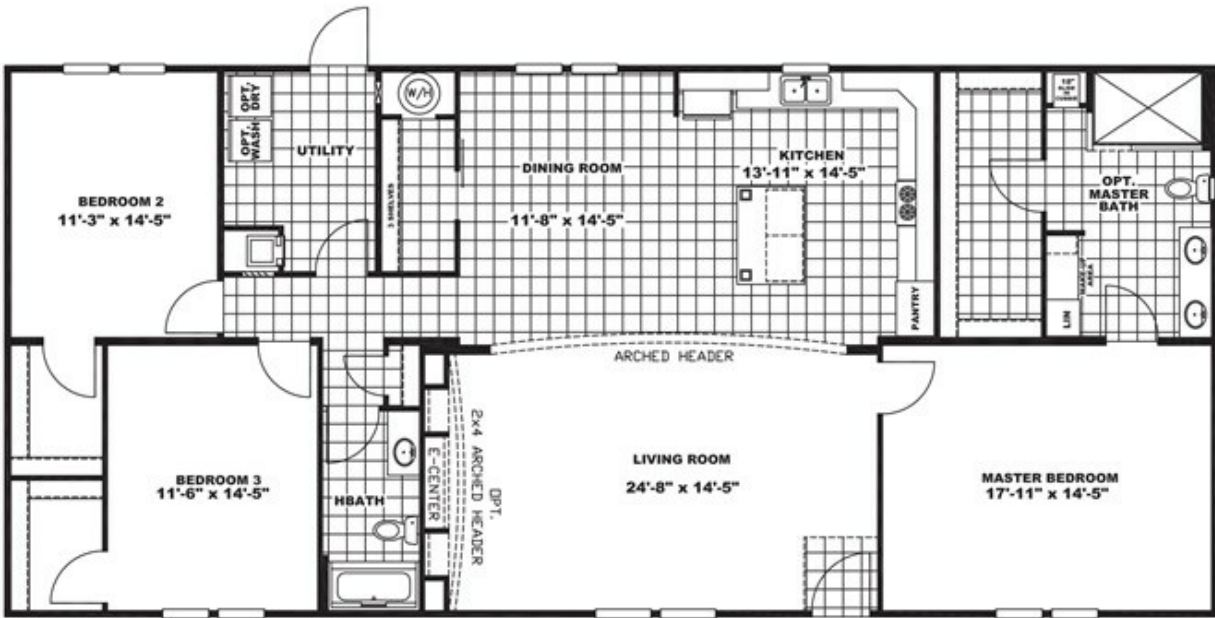

WOODBIDGE 32X66

WOODBIDGE 32X66 Floor plan number: NO2024186TNABAC
3 beds • 2 baths • 2112 sq.ft. • 32' width • 66' depth

Our home building facilities invest in continuous product and process improvements. Plans, dimensions, features, materials, specifications and availability are subject to change without notice or obligation. Renderings and floor plans are representative likenesses of our homes and may differ from the actual homes. We invite you to tour a Home Center near you and inspect the highest value in quality housing available or call (828) 456-2822 to speak with a Home Consultant. Copyright 2017, CMH. All rights reserved.