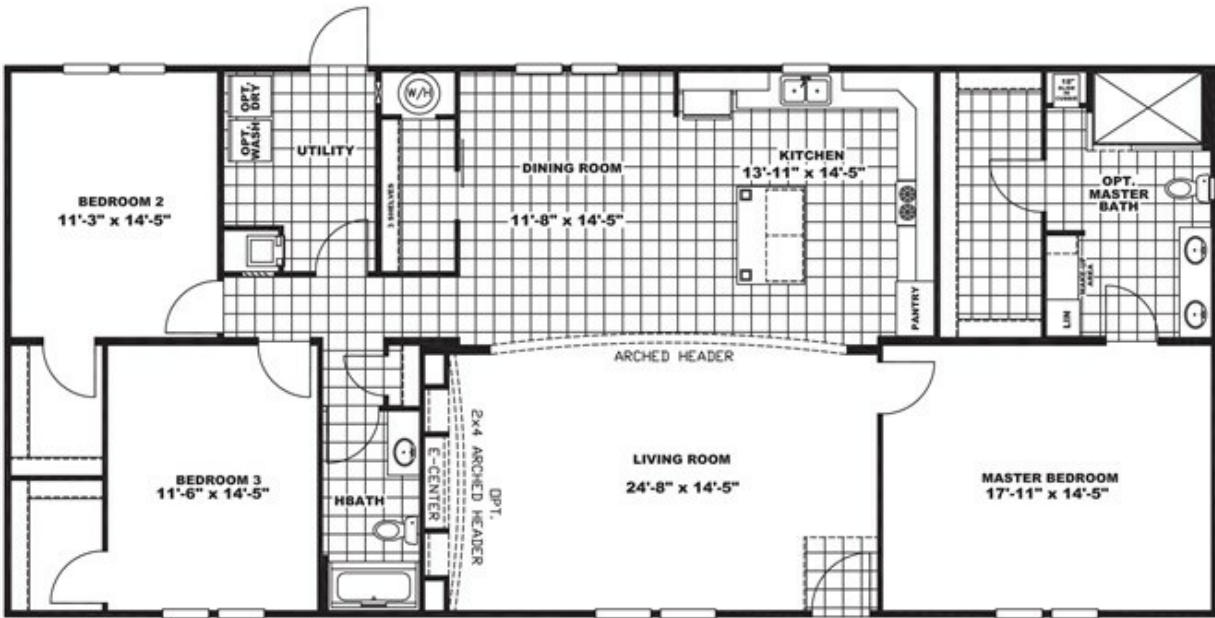

# WOODBIDGE 32X66

# WOODBIDGE 32X66 Model number: 27ELN32663AH

3 beds • 2 baths • 2112 sq.ft. • 32' width • 66' depth

Our home building facilities invest in continuous product and process improvements. Plans, dimensions, features, materials, specifications and availability are subject to change without notice or obligation. Renderings and floor plans are representative likenesses of our homes and may differ from the actual homes. We invite you to tour a Home Center near you and inspect the highest value in quality housing available or call (828) 456-2822 to speak with a Home Consultant. Copyright 2017, CMH. All rights reserved.