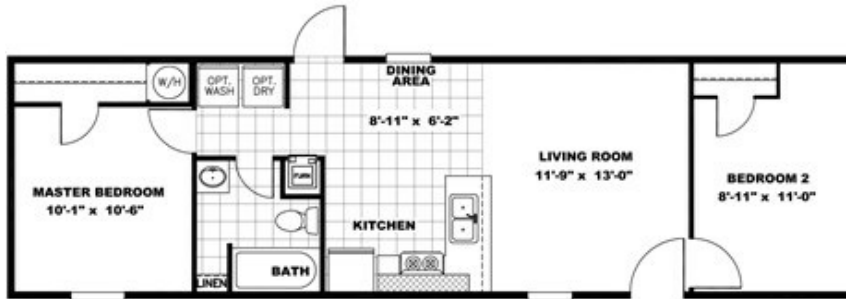

## BLAZER EXTREME 1448

**BLAZER EXTREME 1448** Floor plan number: CLM101760TN

**1 beds • 1 baths • 672 sq.ft. • 14' width • 48' depth**

Our home building facilities invest in continuous product and process improvements. Plans, dimensions, features, materials, specifications and availability are subject to change without notice or obligation. Renderings and floor plans are representative likenesses of our homes and may differ from the actual homes. We invite you to tour a Home Center near you and inspect the highest value in quality housing available or call (828) 456-2822 to speak with a Home Consultant. Copyright 2017, CMH. All rights reserved.