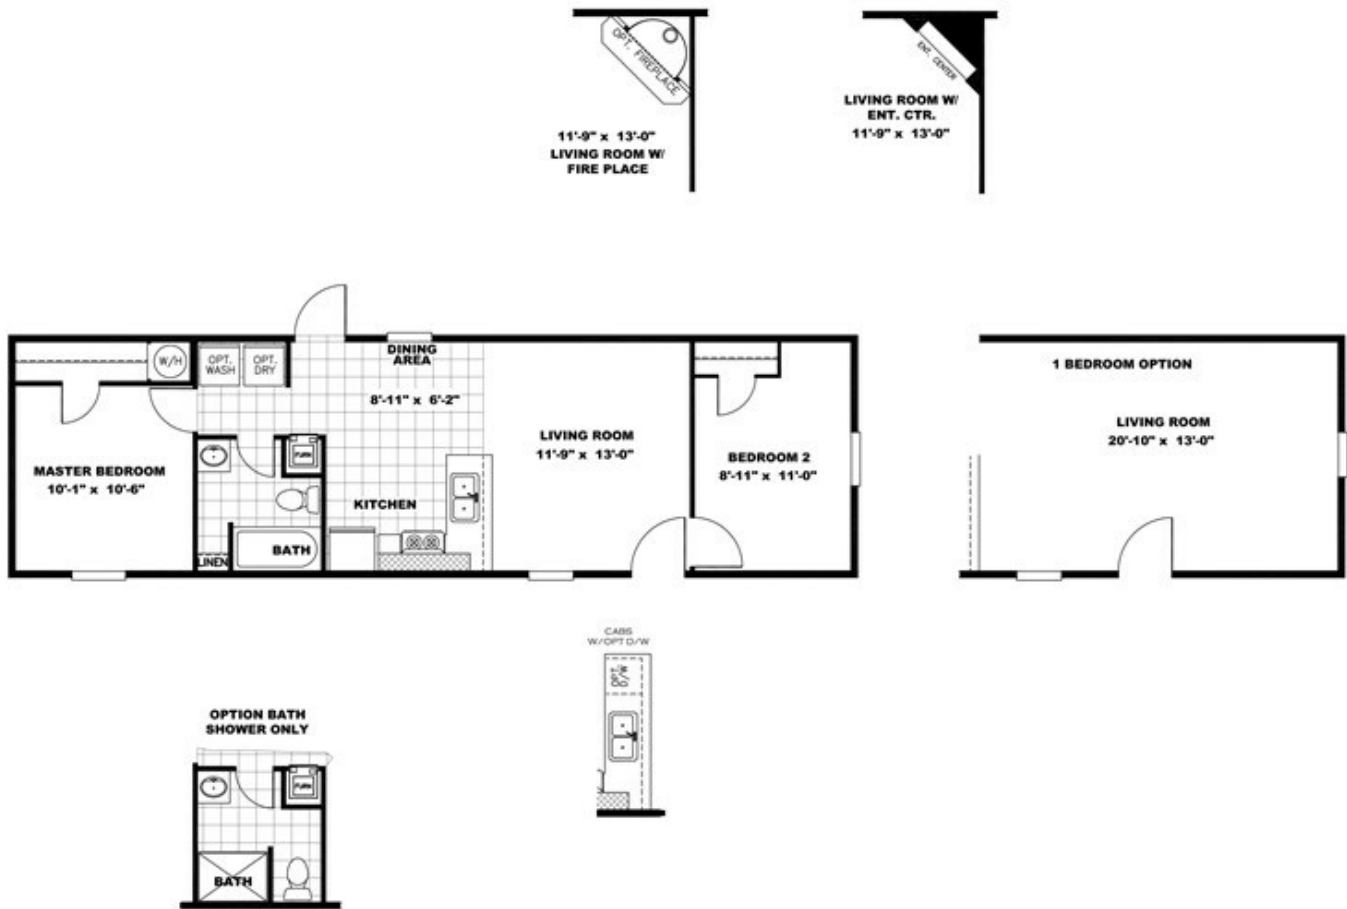

BLAZER EXTREME 1448

BLAZER EXTREME 1448 Model number: 22BRX14482AH17

1 beds • 1 baths • 672 sq.ft. • 14' width • 48' depth

Our home building facilities invest in continuous product and process improvements. Plans, dimensions, features, materials, specifications and availability are subject to change without notice or obligation. Renderings and floor plans are representative likenesses of our homes and may differ from the actual homes. We invite you to tour a Home Center near you and inspect the